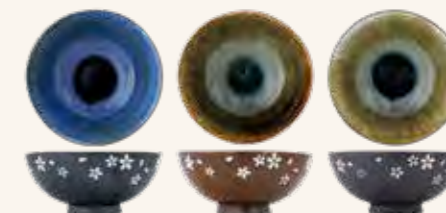

— BOWL Ø 12 cm

5375002
Ø 12 x H 5 cm
6 PC / 36 CTN